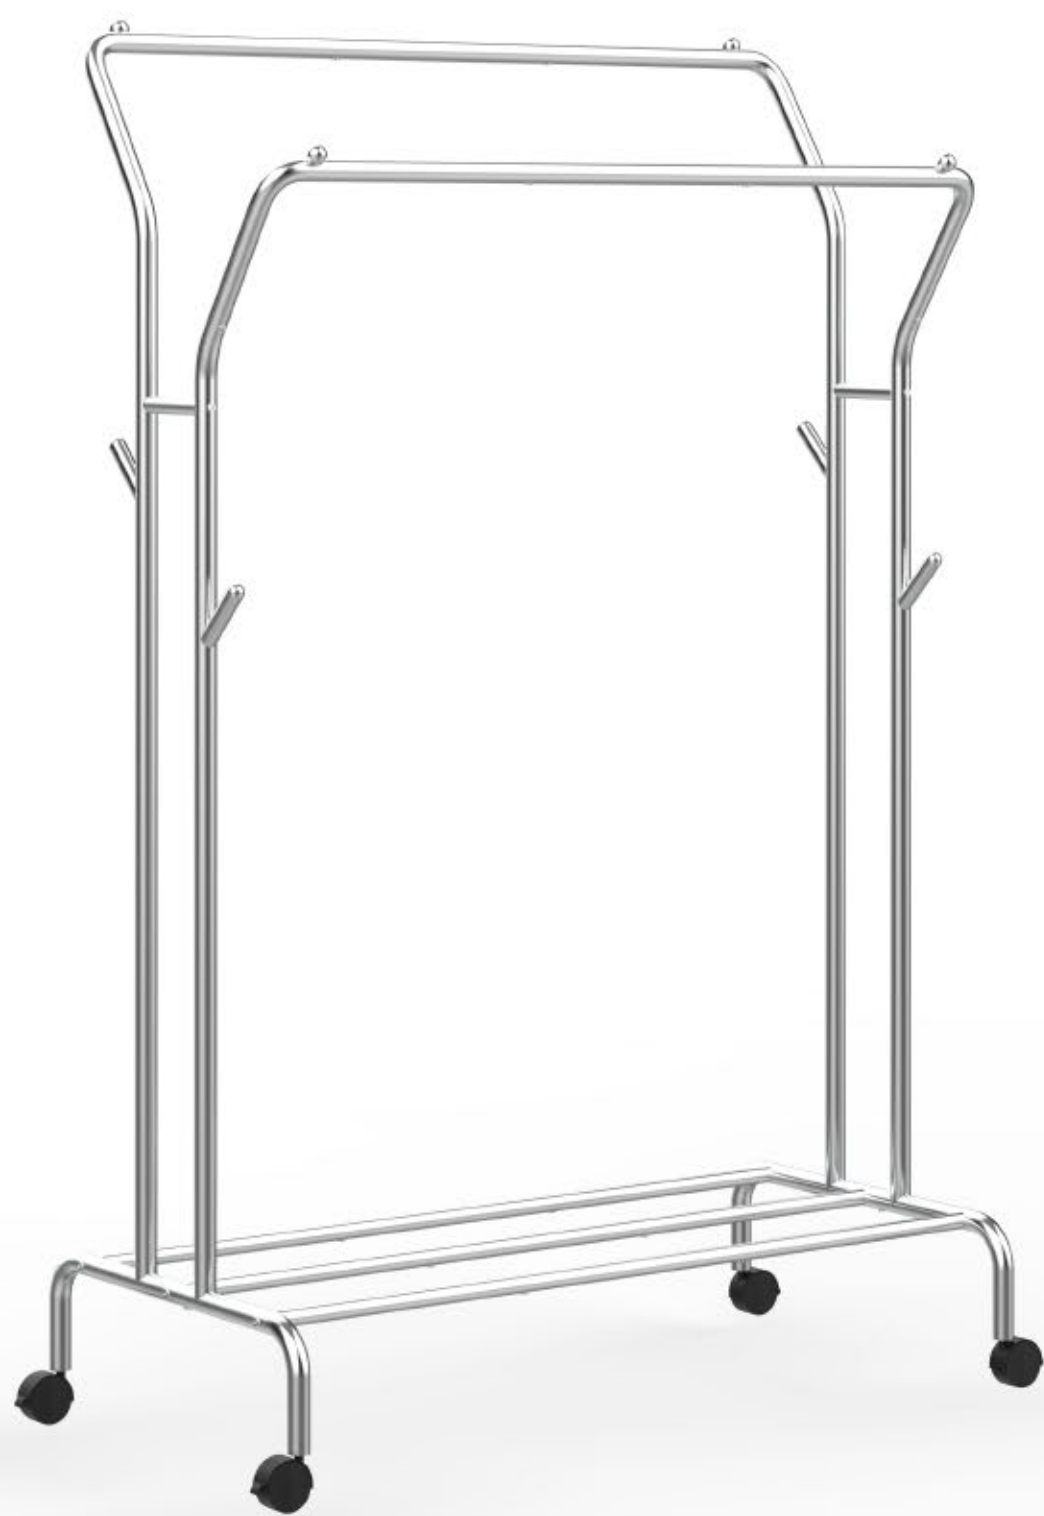

Garment Racks

NEW

Garment Racks

HSR104

Size: 30.4x170x7cm

Color: Black

Material: Steel

HSR107E01

HSR107B01

HSR107W01

NEW

Garment Racks

HSR107B01/W01/E01

Size: 100*52.5*155 Cm

Color: White, black, Chrome

Material: Steel