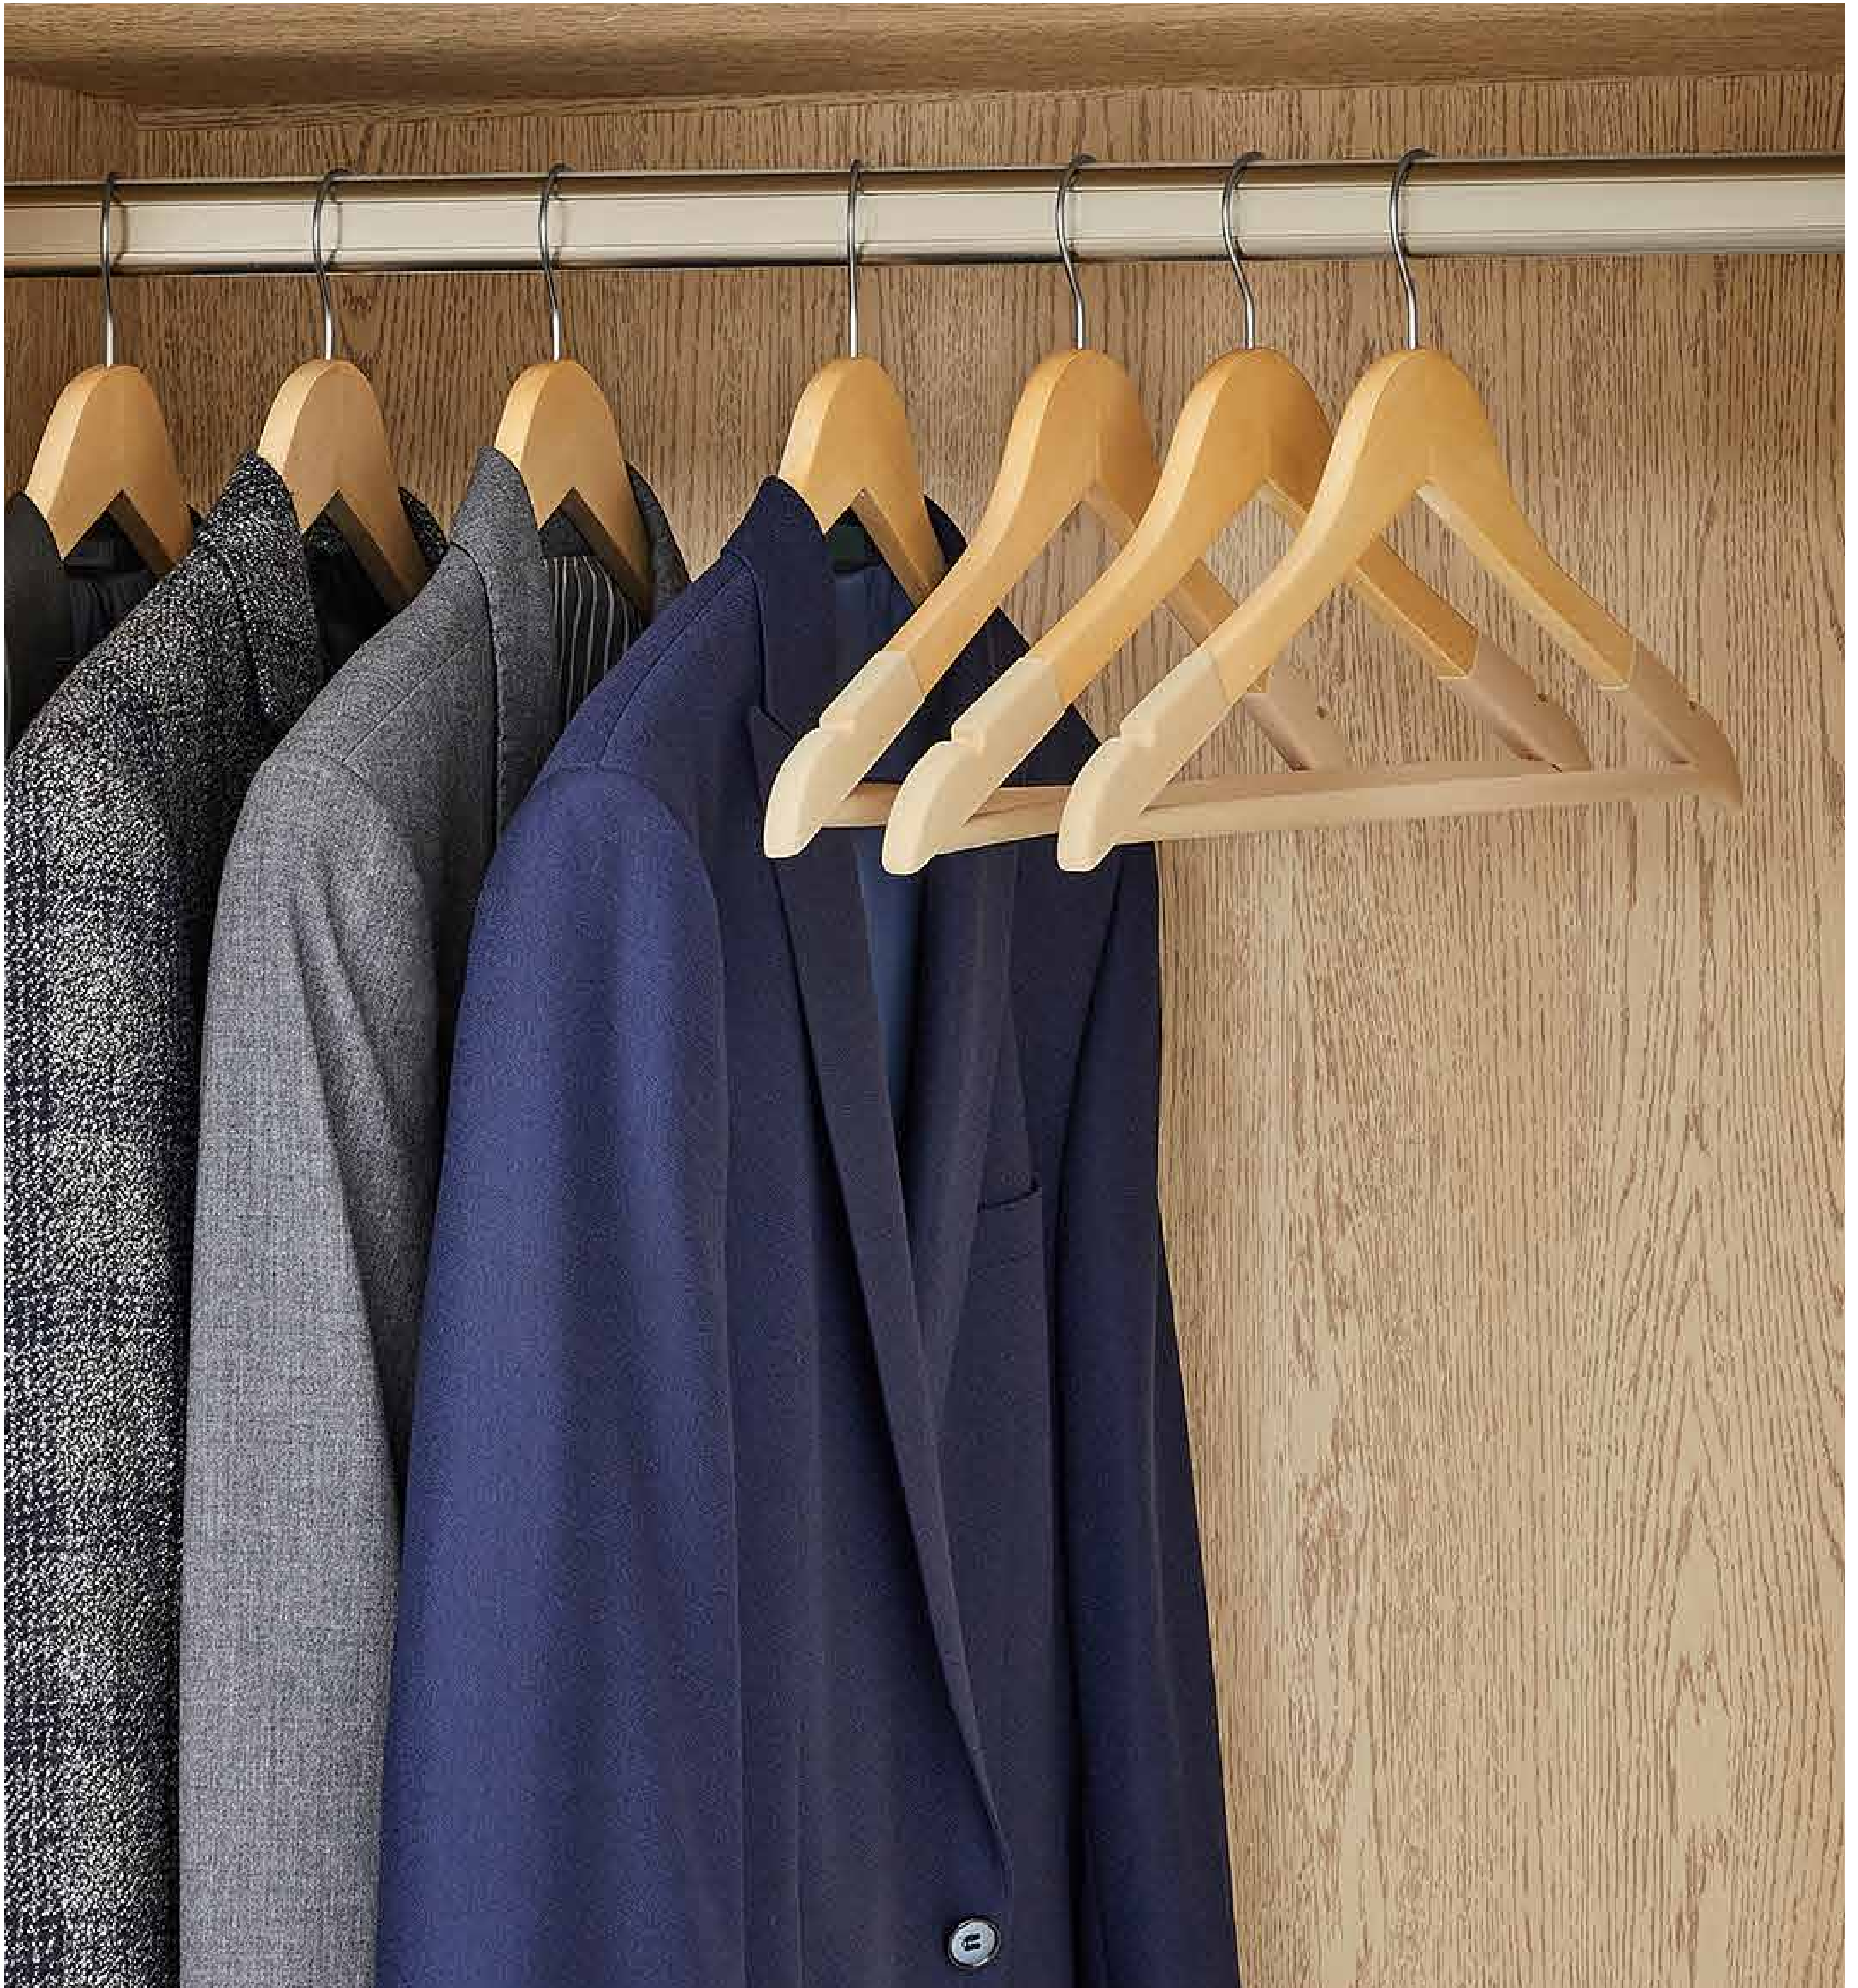

## Wooden Hanger

Size: 44 x 23 x 1.5 cm

Color: Black, Natural, White, Dark walnu

Material: Wood

Counts: 10/ 20