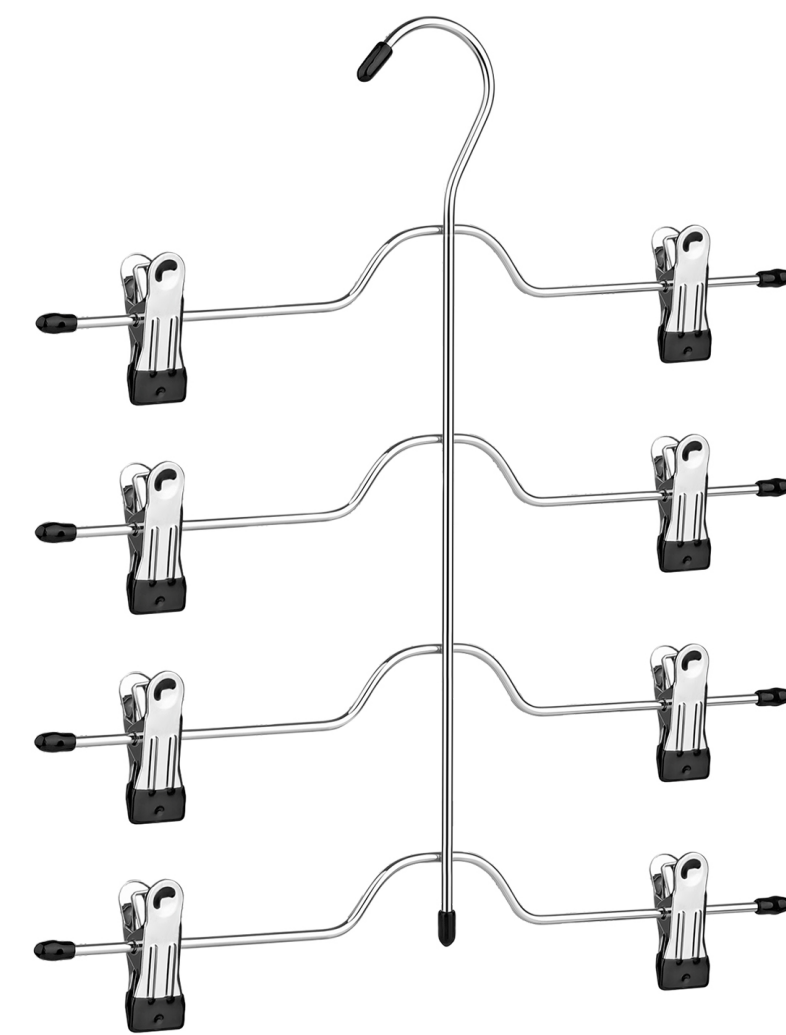

## Metal Hanger

CRI006

Size: 31 x 10.5 cm/ 40 x 10.5 cm

Color: Silver

Material: Metal

Counts: 10/ 20/ 30