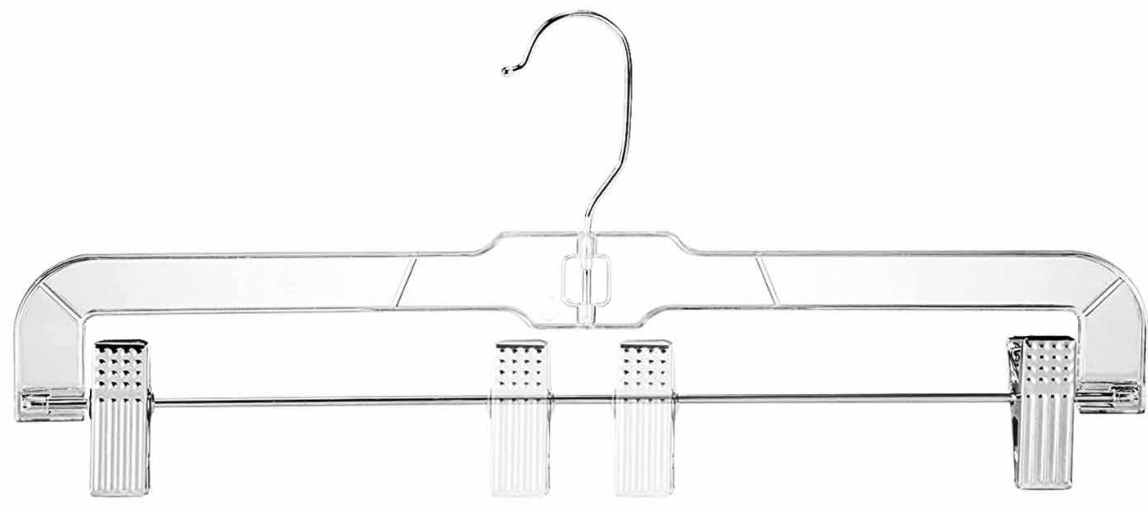

NEW

Plastic Hanger

Size: 35 x 13.8 x 0.5 cm

Color: Clear

Material: Plastic/ Metal

Counts: 10/ 20/ 30/ 50/ 100