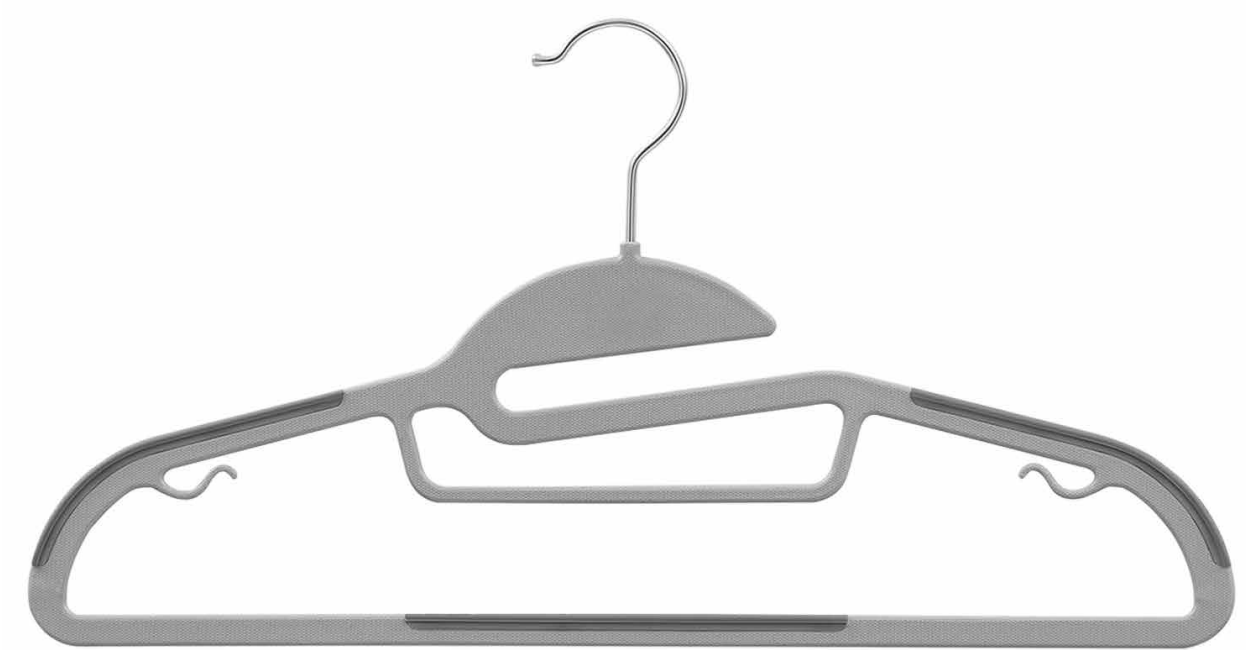

## Plastic Hanger

CRP020

---

**Size:** 42 x 21.5 x 0.5 cm

**Color:** Black, Gray, White, Pink, Dark Blue

**Material:** Plastic

**Counts:** 10/ 20/ 30/ 50