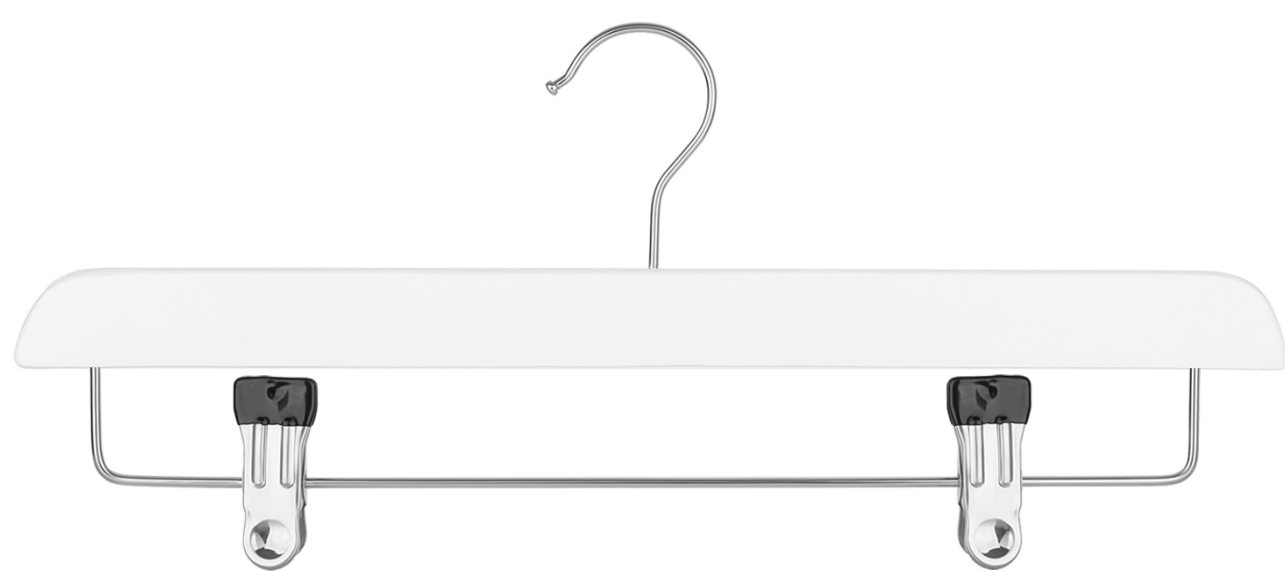

## Wooden Hanger

CRW007

**Size:** 25 x 17 x 2.2 cm

**Color:** Black, Natural, White, Dark walnu

**Material:** Wood/ Metal

**Counts:** 10/ 20/ 30