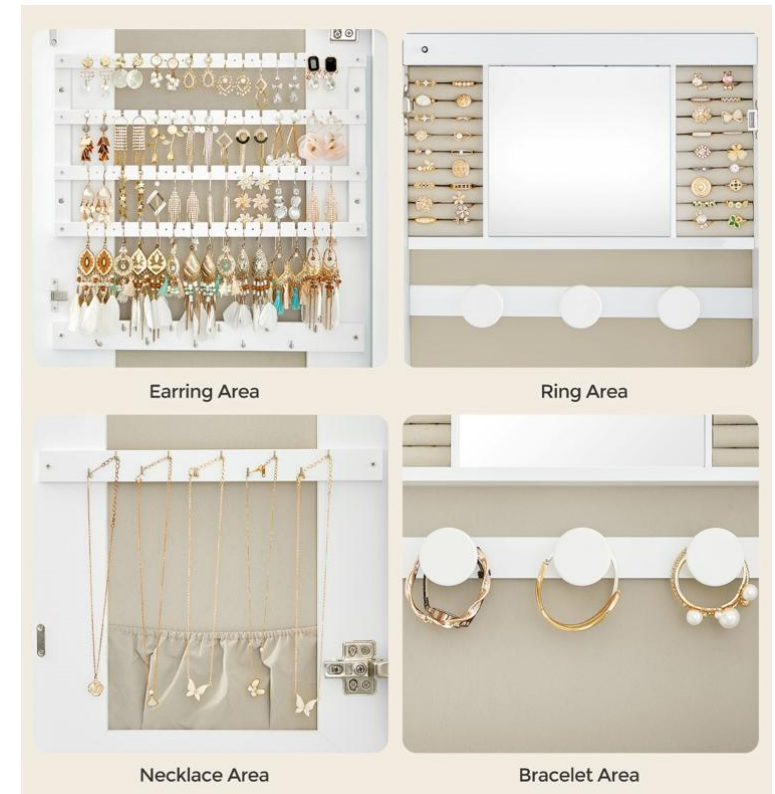

Cosmetic Train Case

JHZ014

JHZ08

JBC323

JBC318

- Multifunctional cosmetic case , holds different sized items
- ABS plastic+aluminium frame, water resistant and robust
- Lockable and easy to move
- Product size: 34.0x24.0x20.0-70.0cm

05. Jewelry&Cosmetic Cabinet

Jewelry&Cosmetic Cabinet

- **JJC026** • Mirror jewelry cabinet, door/wall mountable, lockable
- Multiple jewelry&cosmetic storage options
- With LED lights, built-in makeup mirror, protective velvet lining
- Product size: 108x42x10cm

Jewelry&Cosmetic Cabinet

Design by Songmics

JJC028

- Mirror&Glass display window Jewelry cabinet
- Door/wall mountable
- Multiple jewelry&cosmetic storage options
- With LED lights, built-in makeup mirror, protective velvet lining
- Product size:80x60x10cm