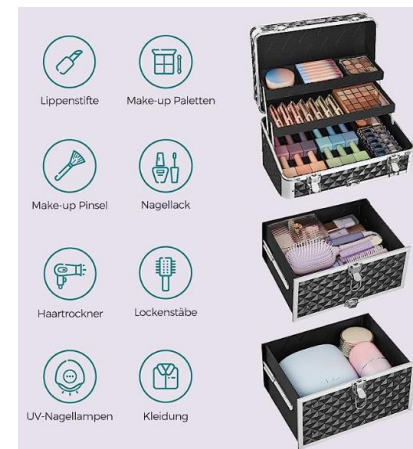

04. Cosmetic Display Case

Cosmetic Display Case

JKA007

JKA001

JMU02

JKA0010

JKA009

- PS, waterproof and moisture-resistant
- Clearly arrange, chic and elegant
- Consists of 2 parts, Space-saving
- With protective velvet lining
- Product size: 24.0x14.0x18.0-30.0cm

Cosmetic Display Case

JKA011

JKA012

JKA013

JKA014

- 2-3 layer Cosmetic display case
- Golden steel+PET plastic, chic and elegant
- Large capacity, Space-saving, Rotatable
- More color choice
- Product size: 23.0x23.0x31.0/47.0cm 30.0x17.0x33.0/48.0cm

Cosmetic Train Case

JHZ014

JHZ08

JBC323

JBC318

- Multifunctional cosmetic case , holds different sized items
- ABS plastic+aluminium frame, water resistant and robust
- Lockable and easy to move
- Product size: 34.0x24.0x20.0-70.0cm