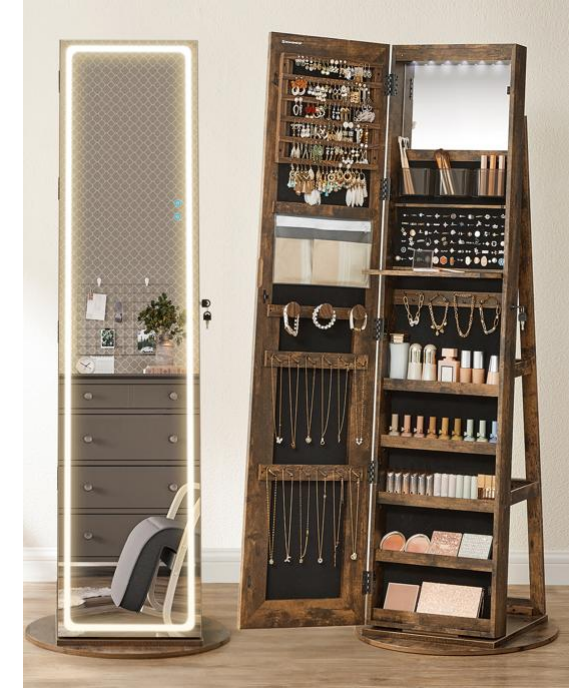

JJC008

Size: 160x54x54cm