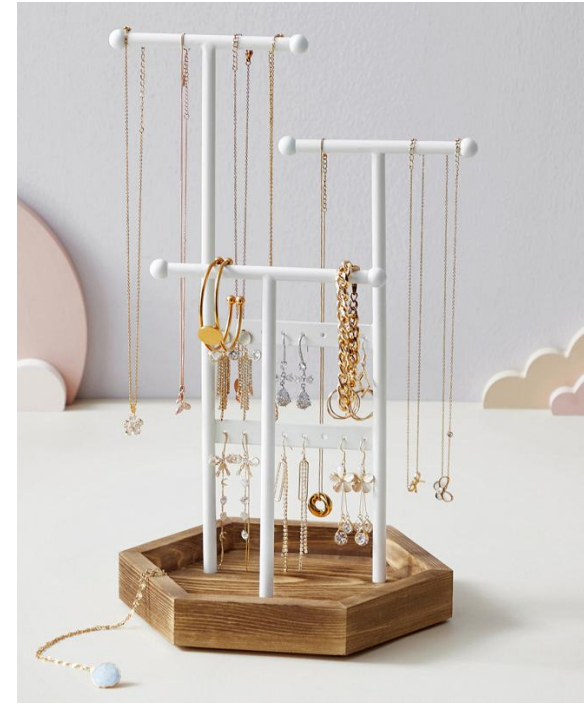

Travel Jewelry Case

JBC167

- Travel portable case with zipper
- A zippered compartment on top for cosmetics
- A zippered bottom compartment for jewelry storage
- With mirror and removable dividers
- Product size: 23.0x10.0x11.0cm

More color choice

Travel Jewelry Case

JBC146

- Travel portable jewelry case with zipper
- Multiple jewelry storage options
- With mirror
- Product size: 11.0x11.0x6.0cm

03. Jewelry Tree

Jewelry Tree

JJS016

Size: 25.0x12.5x41.5-56.5cm

JJS019

Size: 29.0x11.5x35.0cm

JJS003

Size: 20.5x18.0x36.0cm

- Multiple jewelry storage options
- Solid wood base offers extra storage

JJS020

- Exquisite rainbow look
- Multiple jewelry storage options
- A tray with protective velvet lining
- Product size:22.0x13.0x37.0cm

JJS021

- Tangle-free jewelry storage in 2 rows
- Multiple jewelry storage options
- A tray with protective velvet lining
- Product size:19.6x11.5x30.8cm

Jewelry Tree

- JJS023**
- Rotating feature for easy access
 - Multiple jewelry storage options
 - The bottom tray offers extra storage
 - Product size:20.0x20.0x32.8cm