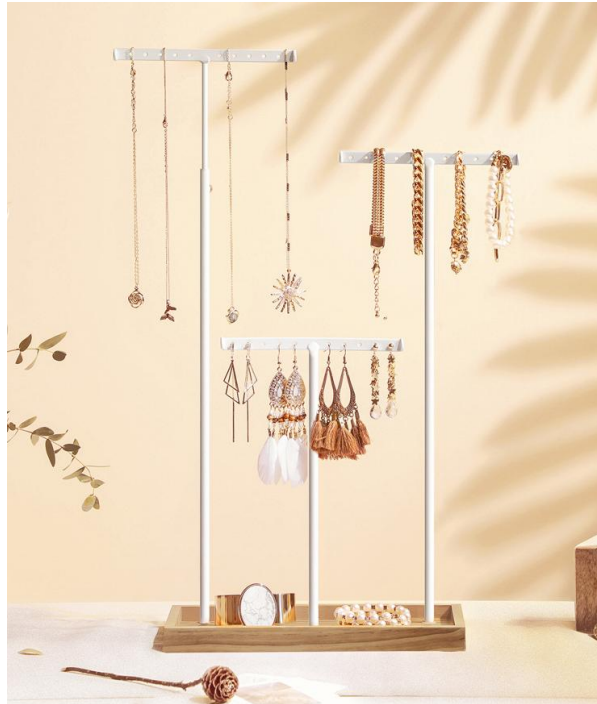

Travel Jewelry Case

JBC167

- Travel portable case with zipper
- A zippered compartment on top for cosmetics
- A zippered bottom compartment for jewelry storage
- With mirror and removable dividers
- Product size: 23.0x10.0x11.0cm

More color choice

Travel Jewelry Case

JBC146

- Travel portable jewelry case with zipper
- Multiple jewelry storage options
- With mirror
- Product size: 11.0x11.0x6.0cm

03. Jewelry Tree

Jewelry Tree

JJS016

Size: 25.0x12.5x41.5-56.5cm

JJS019

Size: 29.0x11.5x35.0cm

JJS003

Size: 20.5x18.0x36.0cm

- Multiple jewelry storage options
- Solid wood base offers extra storage

JJS020

- Exquisite rainbow look
- Multiple jewelry storage options
- A tray with protective velvet lining
- Product size:22.0x13.0x37.0cm

JJS021

- Tangle-free jewelry storage in 2 rows
- Multiple jewelry storage options
- A tray with protective velvet lining
- Product size:19.6x11.5x30.8cm

Jewelry Tree

- JJS023**
- Rotating feature for easy access
 - Multiple jewelry storage options
 - The bottom tray offers extra storage
 - Product size:20.0x20.0x32.8cm