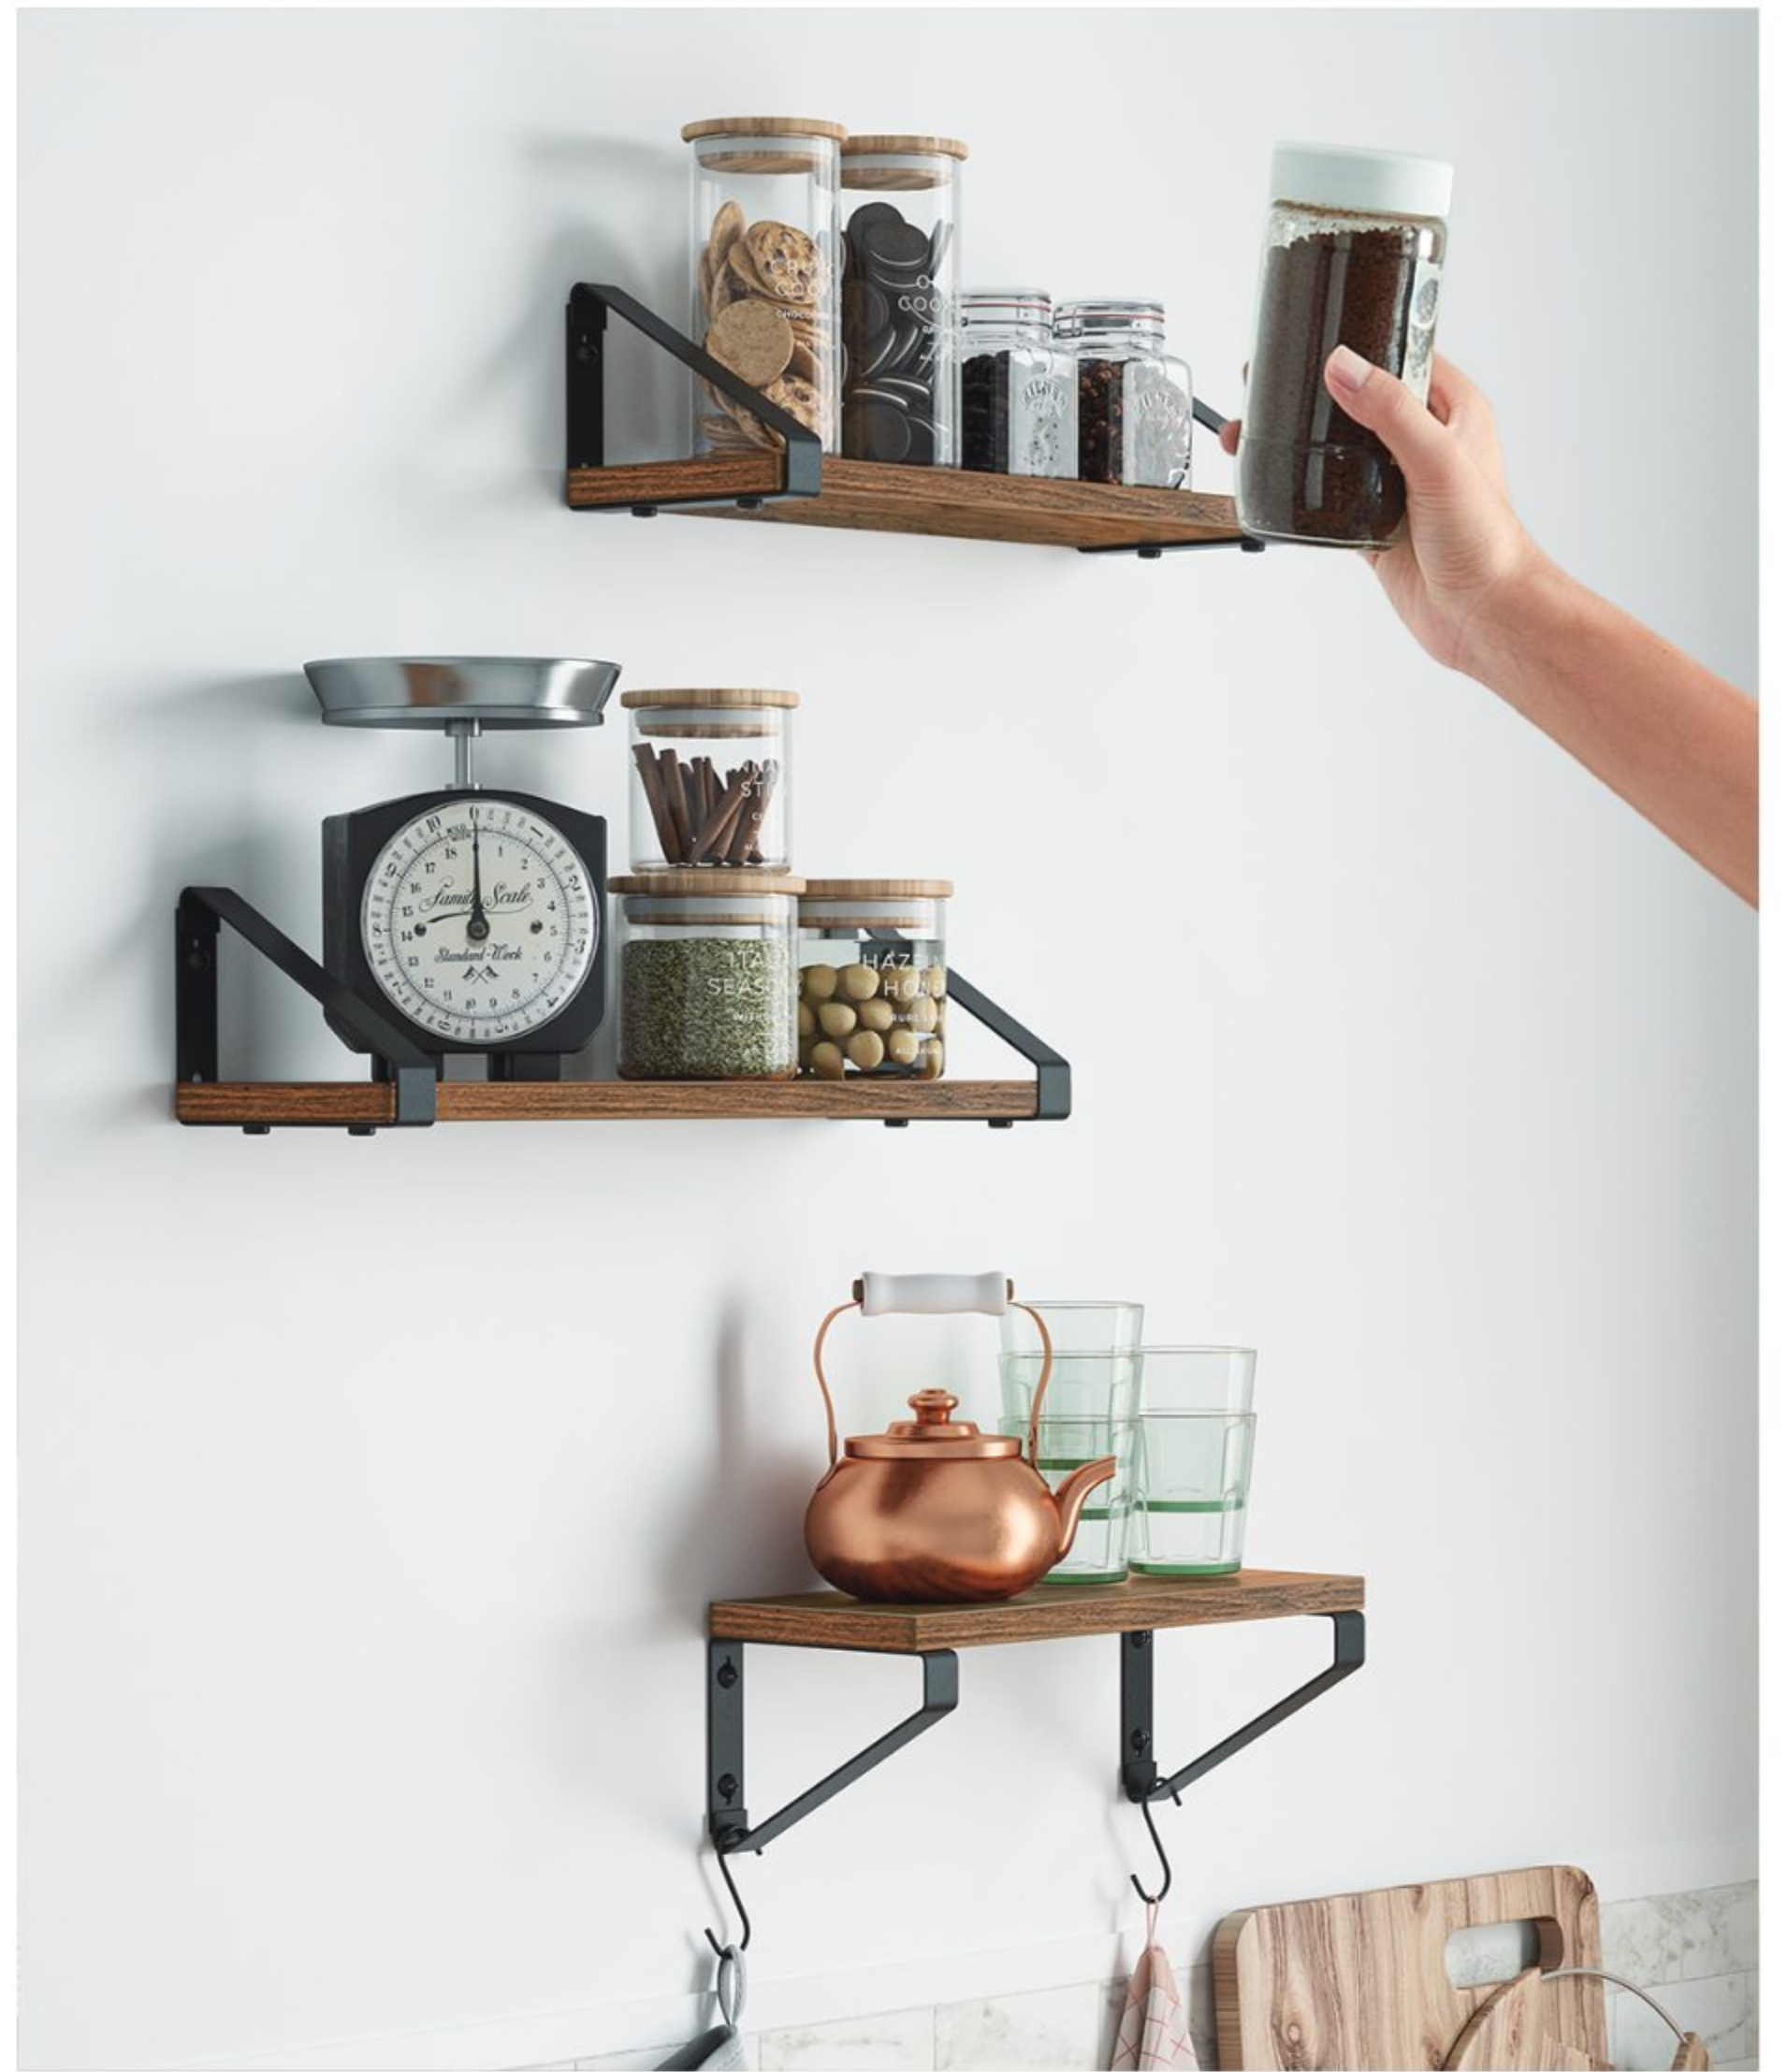

LWS037X01

Small Shelf Size: 30 x 12 x 11 cm (11.81 x 3.54 x 0.98 Inch)
Medium Shelf Size: 35 x 12 x 11 cm (13.78 x 3.54 x 0.98 Inch)
Large Shelf Size: 40 x 12 x 11 cm (15.75 x 3.74 x 0.98 Inch)
Color: Vintage Brown

Wall Shelf

LWS054B01

Size: 40 x 15 x 3.8 cm
(15.75 x 5.91 x 1.5 Inch)
Color: Vintage Brown

Wall Shelf

LWS33BX

Size: 10 x 38 x 5 cm
(3.94 x 14.96 x 1.97 Inch)
Color: Vintage Brown

Wall Shelf

LWS65WT