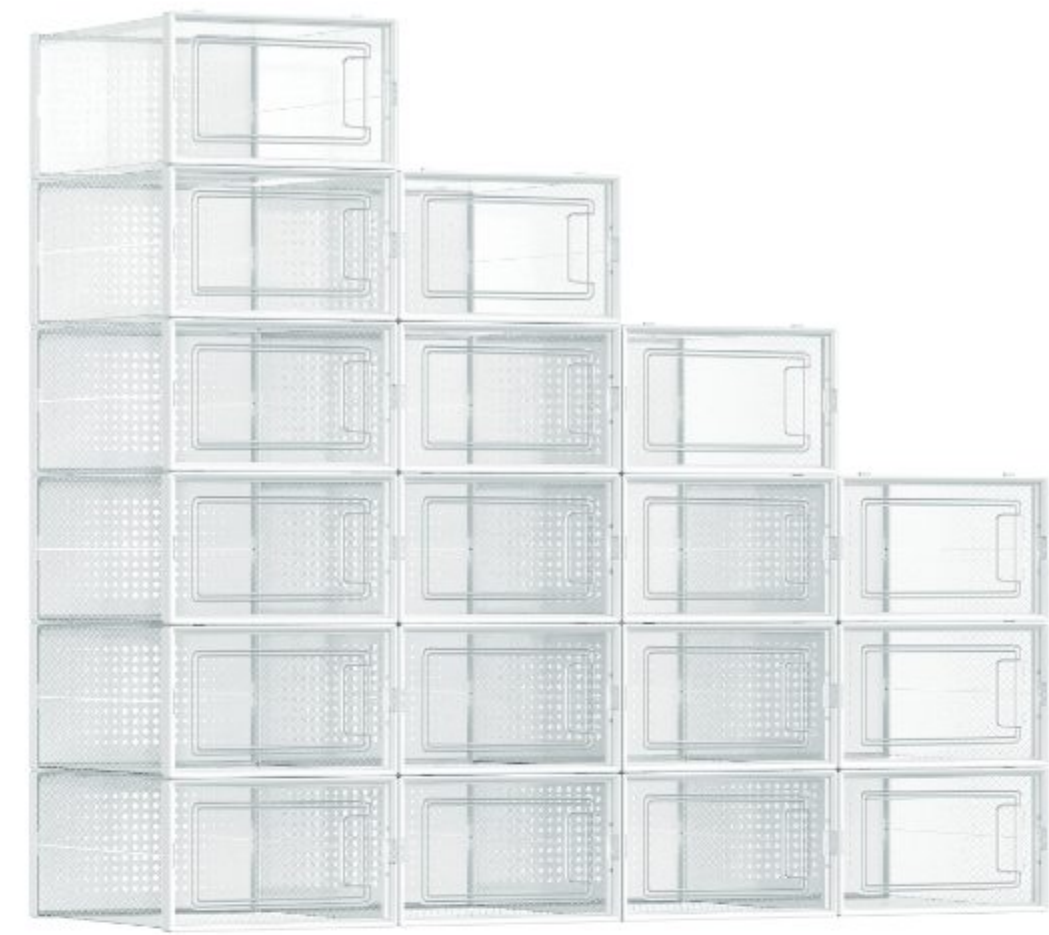

LBS101B01

Size: 60 x 30 x 130 cm

Color: Rustic Brown + Black

Shoe Cabinet

LBS802B01

Size: 80 x 30 x 130 cm

Color: Rustic Brown + Black

Shoe Box

12 Pcs Size Box

LSP12SWT

Size: 23 x 33.3 x 14 cm

Color: White

18 Pcs Size Box

LSP18SWT

Size: 23 x 33.3 x 14 cm

Color: White