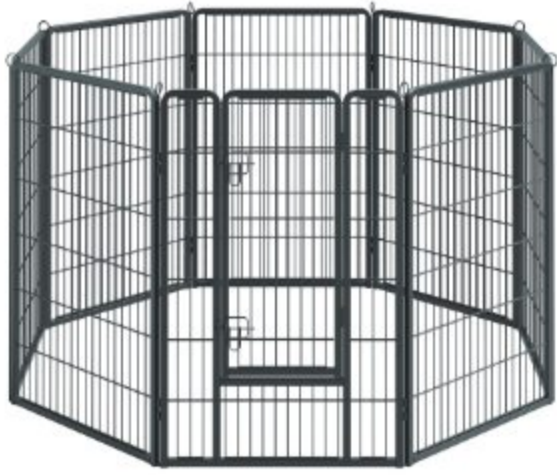

## DOG CRATES

---

### PPD054B01

136 x 79 x 87cm (53.5 x 31 x 34 inch)

### PPD003B01

122 x 74.5 x 80.5 cm (48 x 29.3 x 31.7 inch)