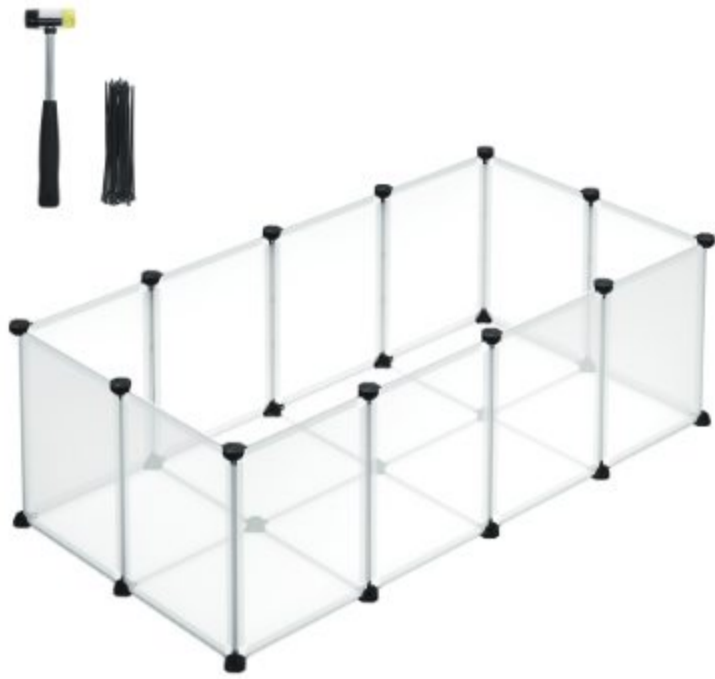

## DOG PLAYPENS

---

**PDC002**

72 x 72 x 43cm (28.3 x 28.3 x 16.9 inch)

## DOG PLAYPENS

---

**PDC003**

112 x 112 x 62cm (44.1 x 44.1 x 24.4 inch)

## DOG PLAYPENS

---

**PDC006**

112 x 112 x 76 cm (44.1 x 44.1 x 29.9 inch)