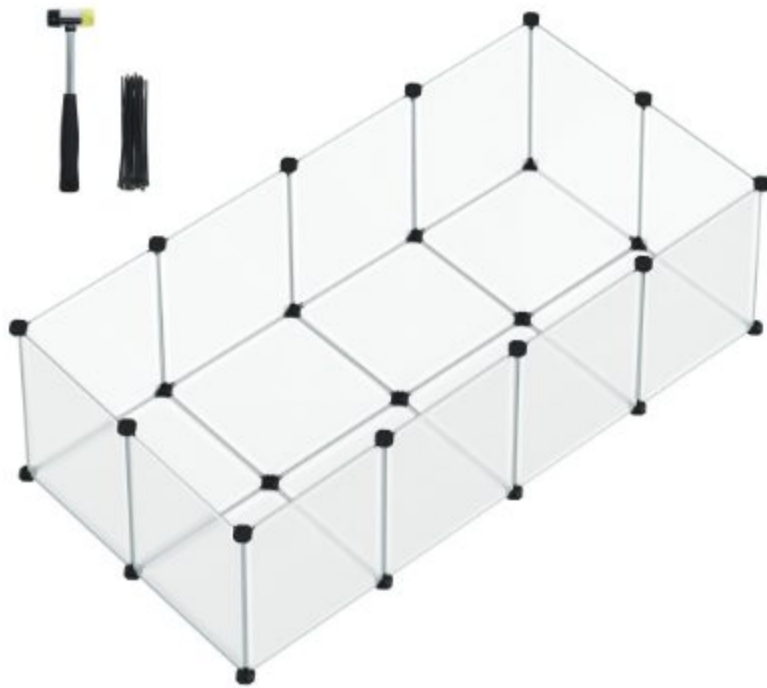

DOG PLAYPENS

LPC002

143 x 73 x 46cm (56.3 x 28.7 x 18.1 inch)