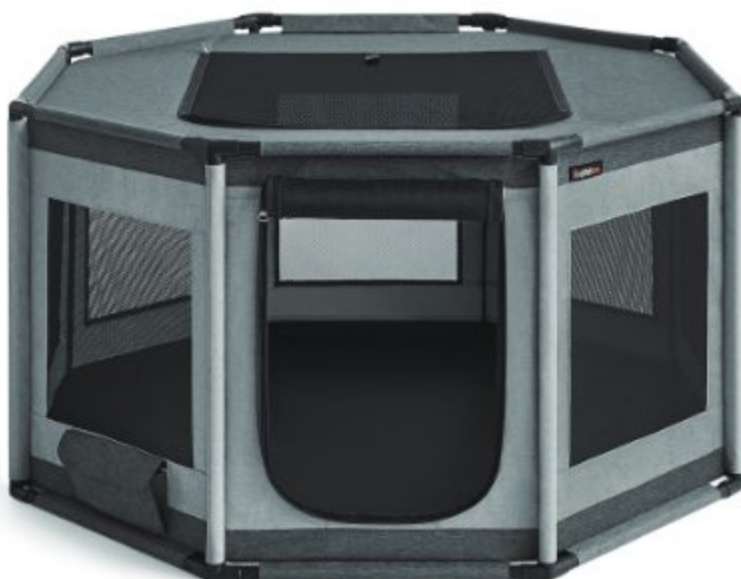

DOG PLAYPENS

PDC006

112 x 112 x 76 cm (44.1 x 44.1 x 29.9 inch)