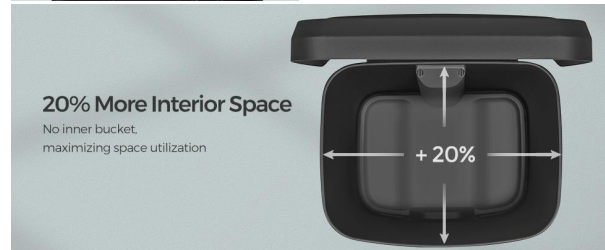

Removable Inner Bucket

The inner bucket with a built-in handle allows for easy liner changes and cleaning.

New

LTB530

Capacity : 50L, 68L

Size : 50L : 40.5x38.0x58.5cm

68L : 40.5x38.0x77.0cm

Color :