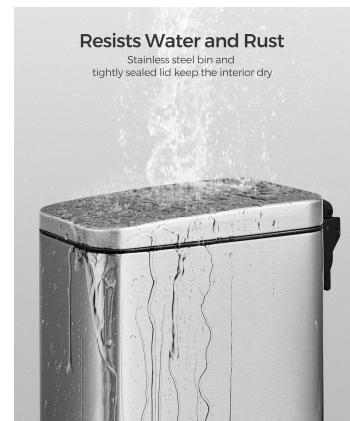

Top Seller

LTB050

Capacity : 30L, 50L

Size : 30L : 35.0x30.0x63.5cm

50L : 42.5x37.2x65.7cm

Color :

Odor-Sealing Lid

The lid tightly seals around the rim to keep stinky smells at bay.

Removable Inner Bucket

The inner bucket with a built-in handle allows for easy liner changes and cleaning.

New

LTB530

Capacity : 50L, 68L

Size : 50L : 40.5x38.0x58.5cm

68L : 40.5x38.0x77.0cm

Color :

LTB560

Capacity : 5L, 10L

Size : 5L : 14.5x30.0x29.0cm

10L : 17.0x38.5x35.0cm

Color :