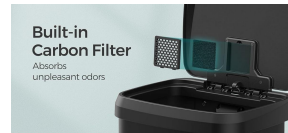

Removable Inner Bucket

The inner bucket with a built-in handle allows for easy liner changes and cleaning.

New

LTB530

Capacity : 50L, 68L

Size : 50L : 40.5x38.0x58.5cm

68L : 40.5x38.0x77.0cm

Color :