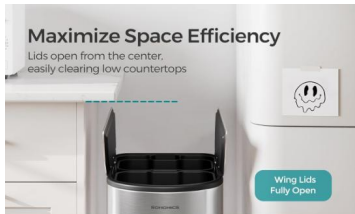

Maximize Space Efficiency
Lids open from the center, easily clearing low countertops